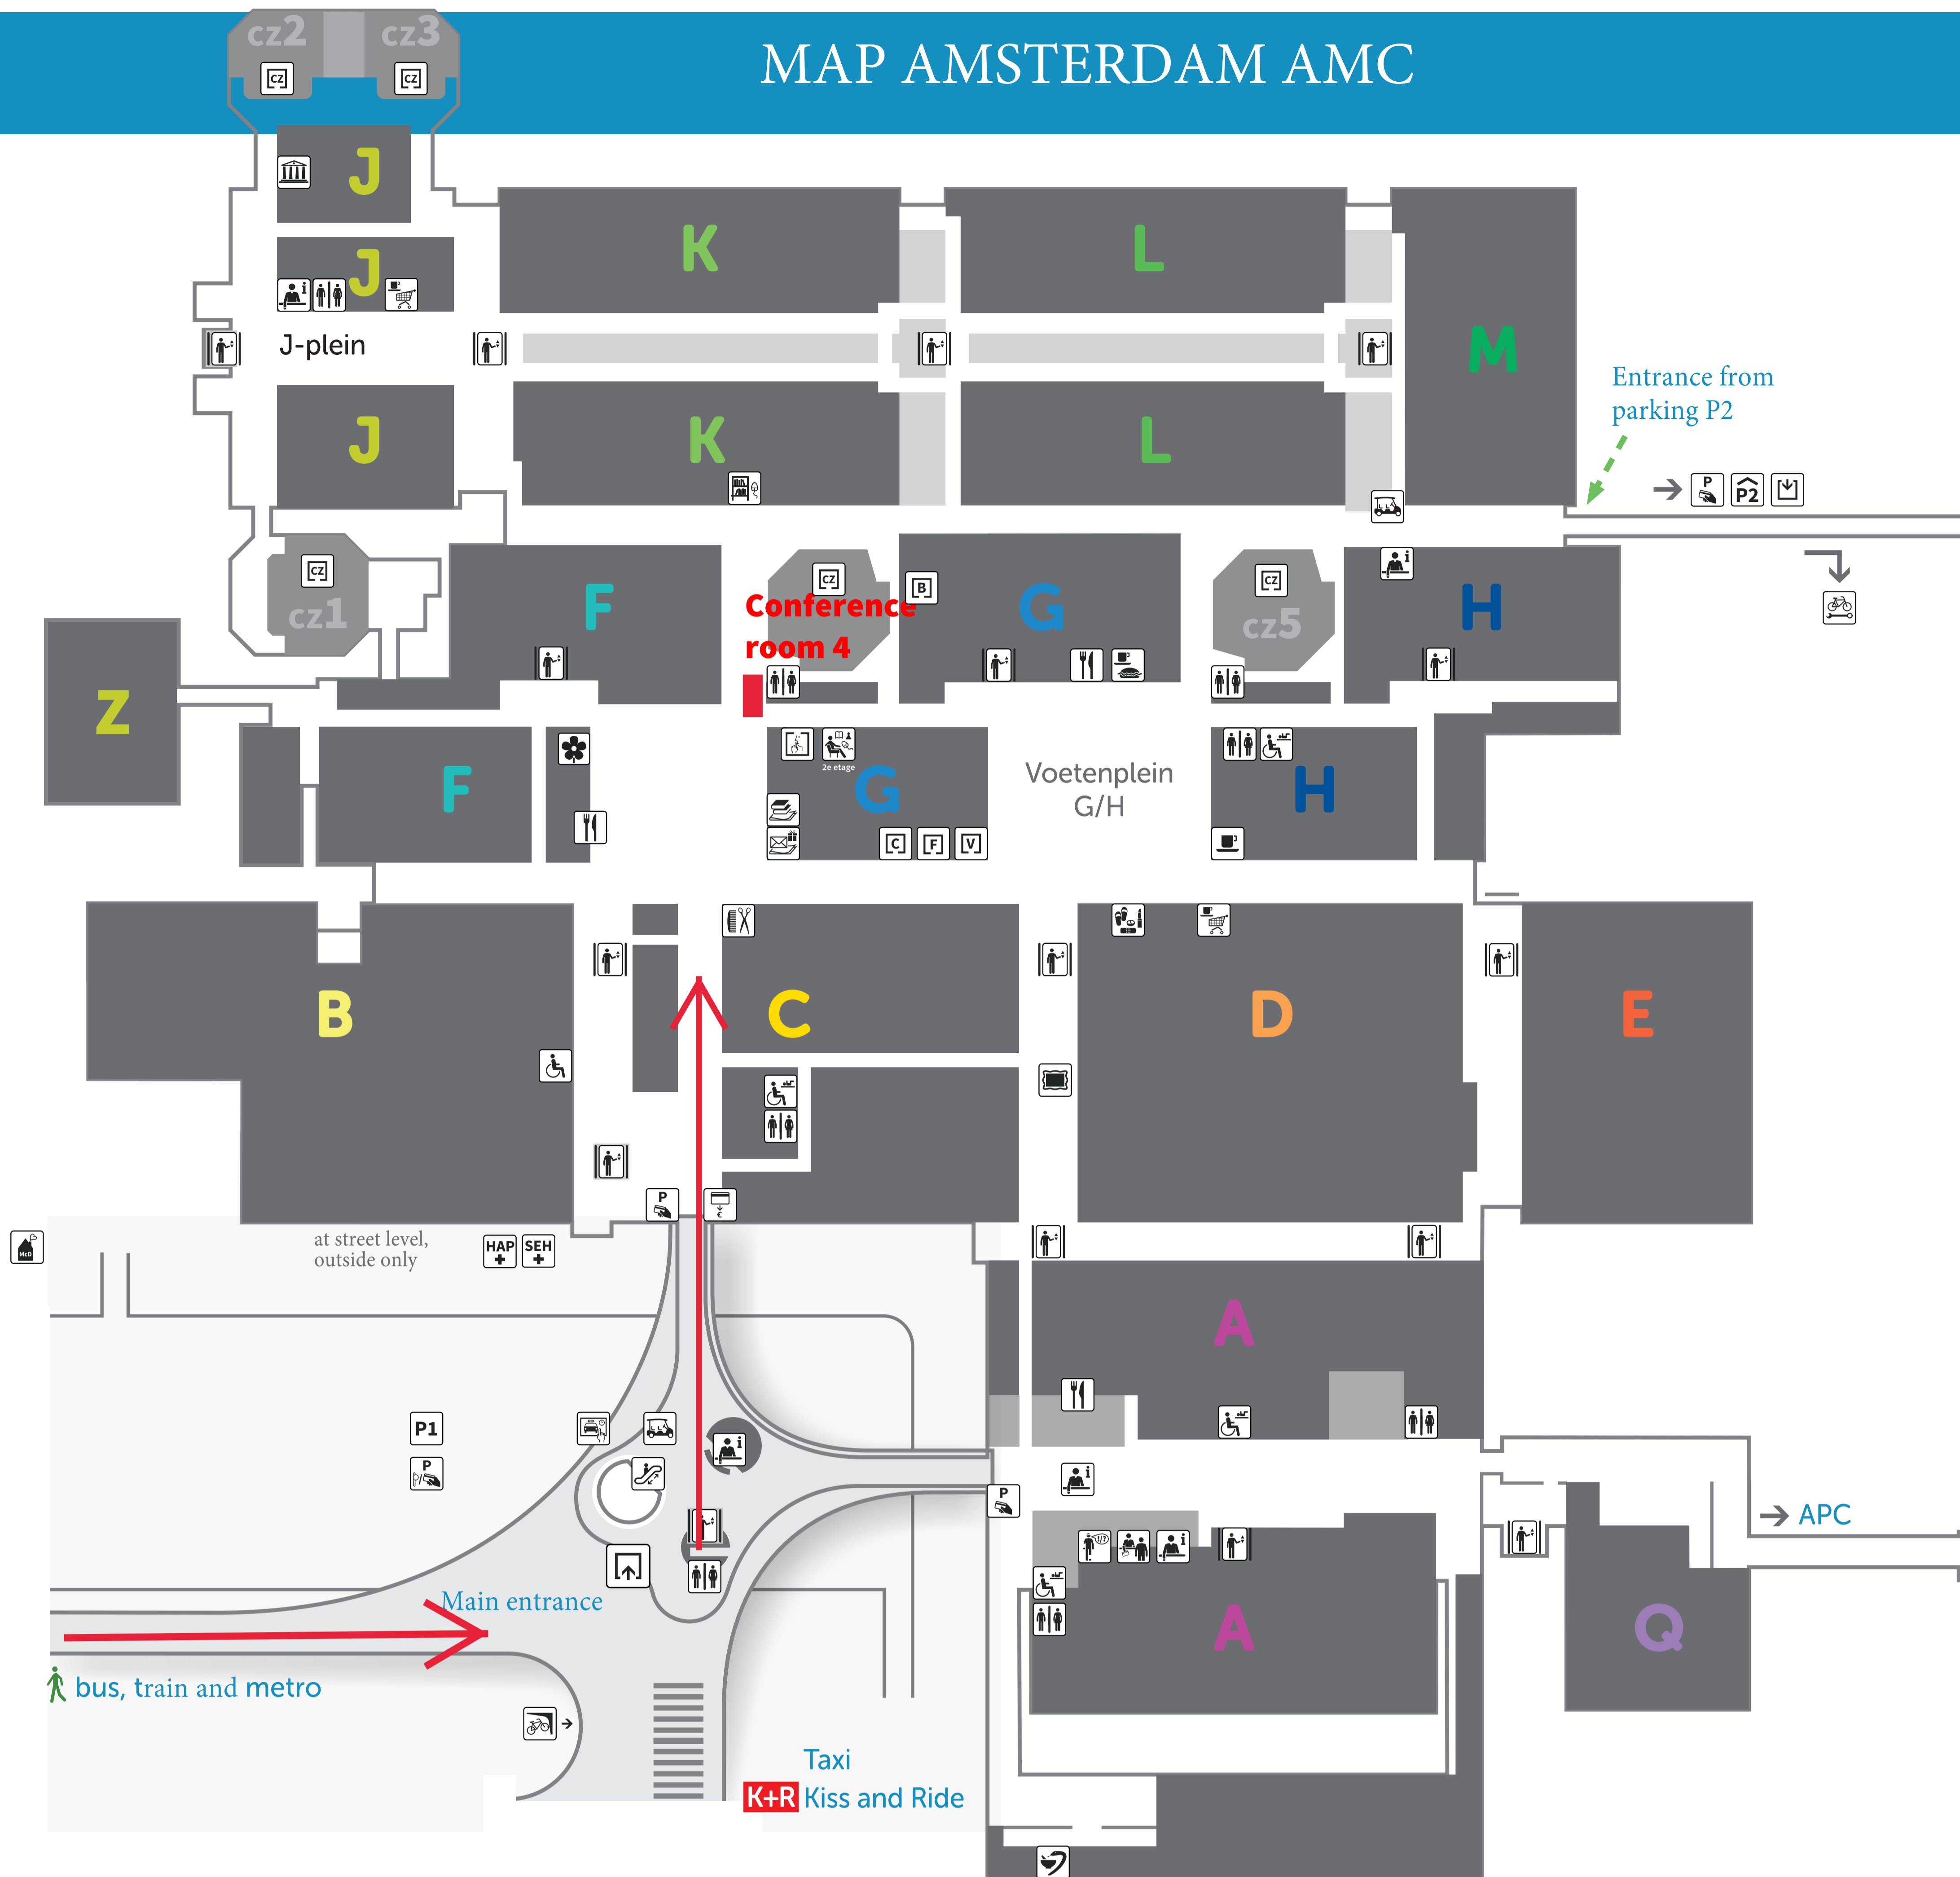

# MAP AMSTERDAM AMC

## GENERAL

-  **Registration desk**
-  ATM
-  Entrance and exit
-  Elevator
-  Parking machine outside at P1, P2

## FOOD AND DRINK

-  AH to go
-  Deli - koffiecorner
-  FoodCourt - restaurant
-  de Box
-  Pit - poli
-  Pit - restaurant
-  Starbucks